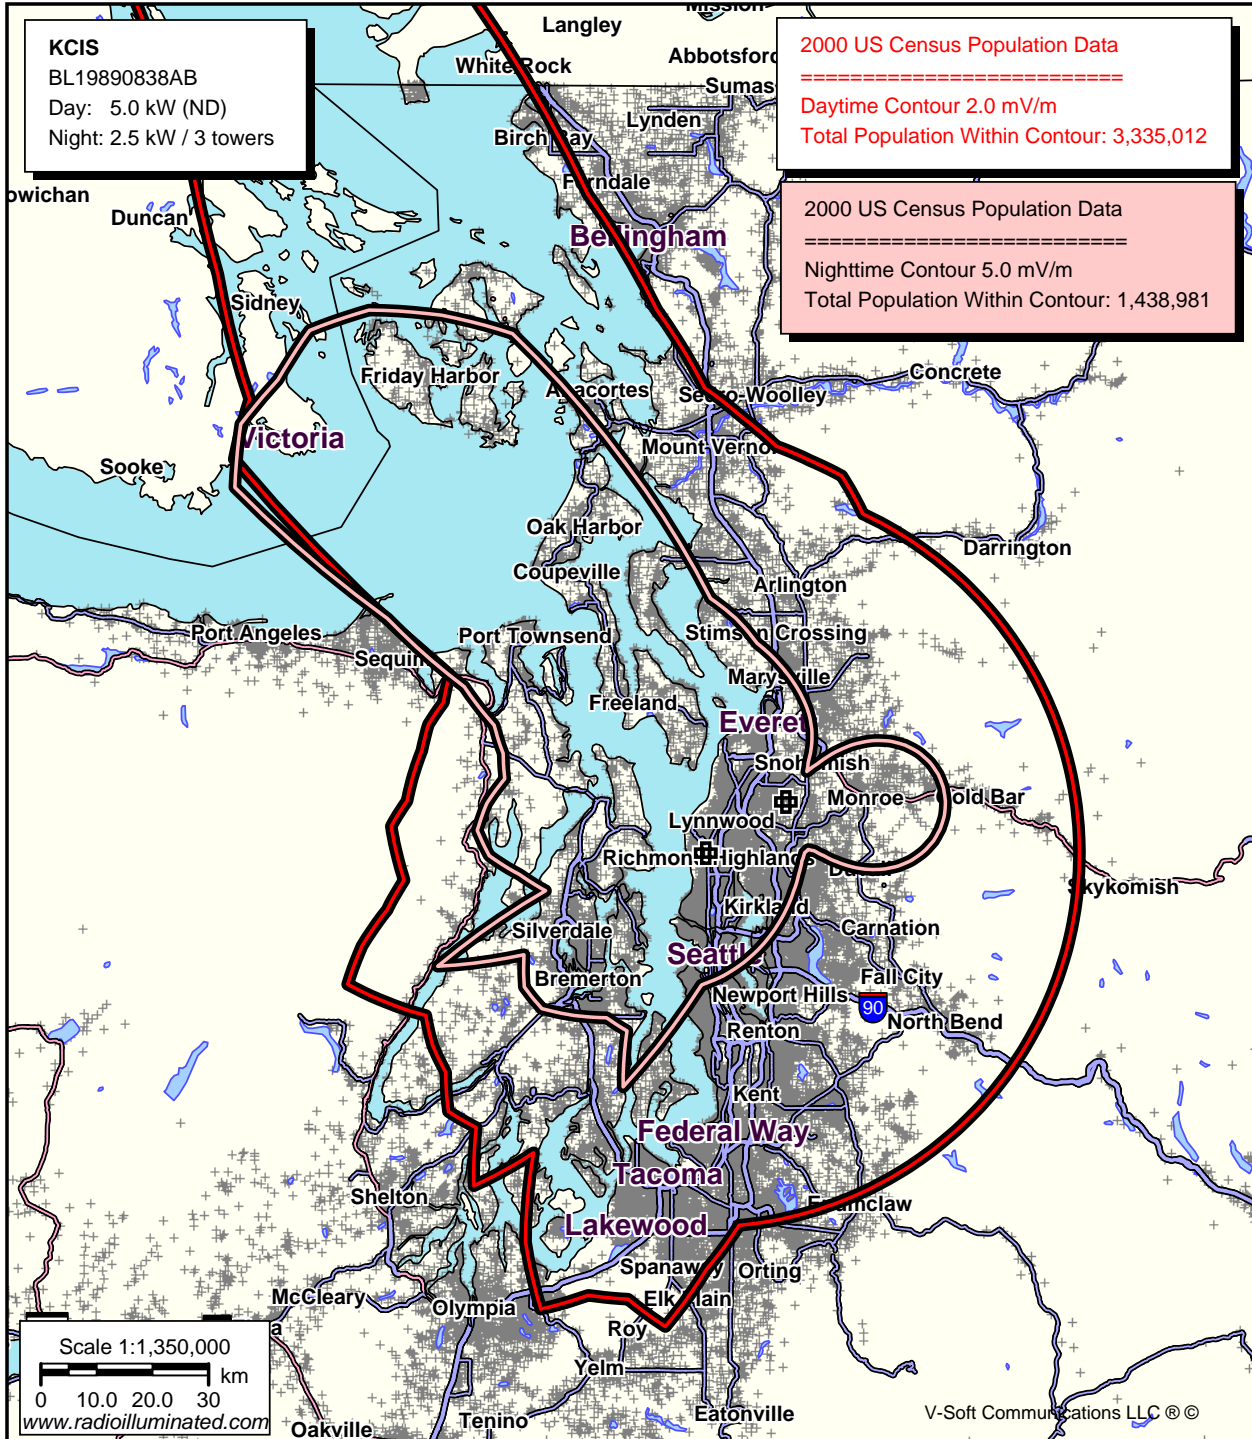

KCIS 630 AM, Edmonds WA
19303 Fremont Ave North
Seattle, WA 98133
Phone: 206.546.7350
www.kcisradio.com

2000 US Census Scattergram